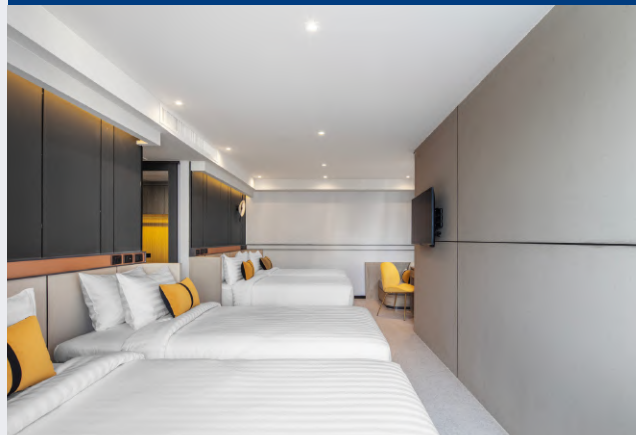

## Hotel and Room Facilities Entitlement

- Complimentary coffee and tea making facility replenished daily.
- Complimentary 2 bottles of drinking water replenished daily.
- Complimentary usage of swimming pool.
- Complimentary wireless internet access in guest rooms and public areas.
- Housekeeping service and linens changing 2 times per week.

## Superior Room

1 King Bed | 2 Single Beds (24 sqm) for up to 2 persons

**14 Nights**  
**THB 22,400.-**

**30 Nights**  
**THB 42,000.-**

## Deluxe Room

1 King Bed (36 sqm) for up to 2 persons

**14 Nights**  
**THB 36,400.-**

**30 Nights**  
**THB 72,000.-**